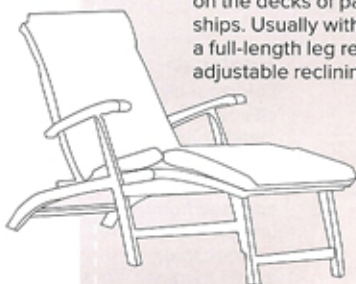

**Contemporary sunbed**

Updated version of the traditional sunbed, usually in metal with a fabric or mesh sling. Some designs have spring-operated back rests so you can alter the position by a fraction.

**Steamer**

Hardwood folding chair traditionally used for lounging on the decks of passenger ships. Usually with arms, a full-length leg rest and adjustable reclining back.

**Day bed**

Modern outdoor bed with a woven 'all weather' base and separate canvas-covered mattress. Designs range from simple chaise or sofa shapes to circular beds with optional sun shades.

**Folding sunbed**

Portable, folding lounger with tubular metal frame and a fabric or synthetic sling that is pulled taut (for lying on) when the lounger is fully open.

**GOOD TO KNOW**

Measure the area where you'll use the sun lounger to check there's space to recline it fully. Make sure the ground is flat and level so there's no danger of it tipping over

Dimensions H104cm x W76cm x L166cm  
Material Aluminium and Textilene

**Steamer**

Oxford, Bhs

**SAVVY SHOPPER SAYS** This one has got it all – timeless good looks, a back that can be adjusted into five positions, a leg rest and a thick, padded cushion for full-on comfort.