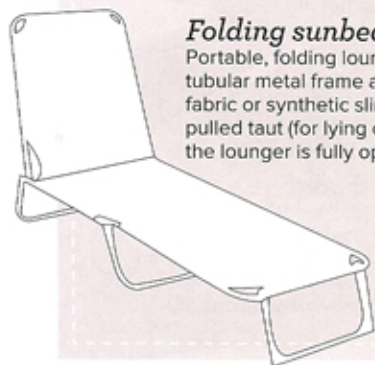

**Contemporary sunbed**

Updated version of the traditional sunbed, usually in metal with a fabric or mesh sling. Some designs have spring-operated back rests so you can alter the position by a fraction.

**Steamer**

Hardwood folding chair traditionally used for lounging on the decks of passenger ships. Usually with arms, a full-length leg rest and adjustable reclining back.

**Day bed**

Modern outdoor bed with a woven 'all weather' base and separate canvas-covered mattress. Designs range from simple chaise or sofa shapes to circular beds with optional sun shades.

Dimensions H104cm x W76cm x L166cm  
Material Aluminium and Textilene

**Steamer**

Oxford, Bhs

**SAVVY SHOPPER SAYS** This one has got it all – timeless good looks, a back that can be adjusted into five positions, a leg rest and a thick, padded cushion for full-on comfort.

Dimensions H50cm x W100cm x L200cm  
Material Plastic weave with cotton cushions

£17.98

**Folding sunbed**

Stripe, B&Q

**SAVVY SHOPPER SAYS** Stretch out without stretching your budget. This colourful striped folding sunbed is just right for a quick 40 winks outside and an absolute steal at under £20.